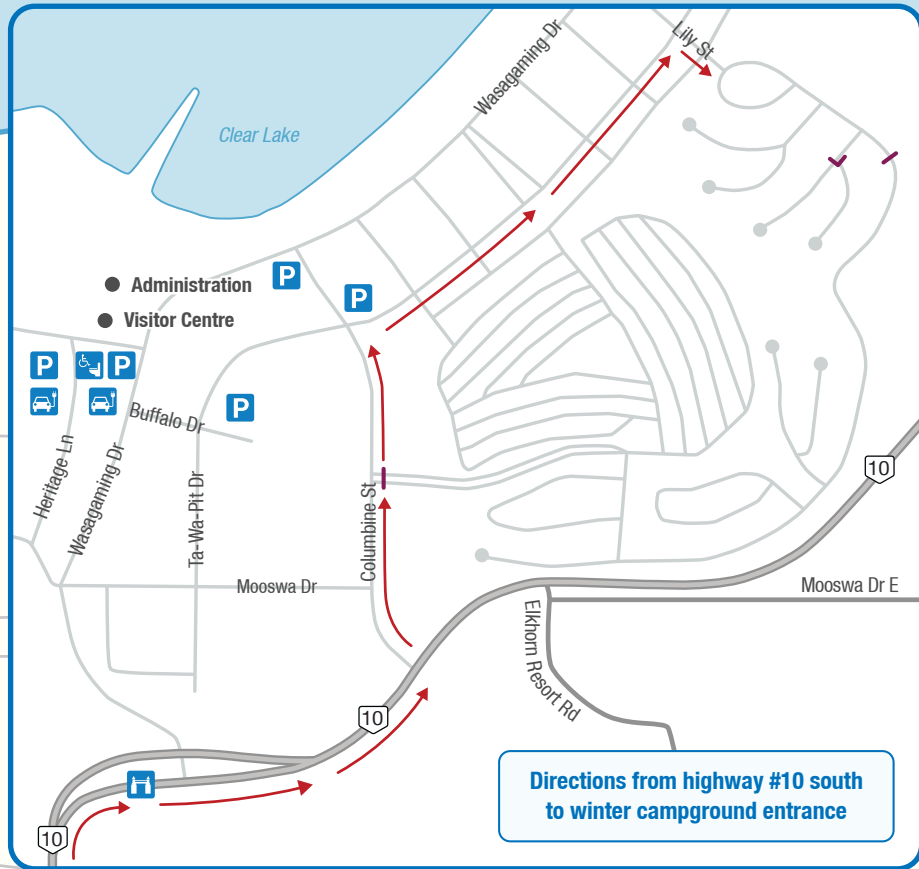

Wasagaming Campground Riding Mountain National Park

	Ski - short loop		Ski - medium loop		Ski - long loop
	Accessible Toilet		Parking		Campground Entrance
	Shower		Camping		Electric car charging station
	Ski trail		Turtle Village		Firewood
	Vehicle Barricade		Warming shelter		Gate
	Winter oTENTik		Multi-use trail		No walk